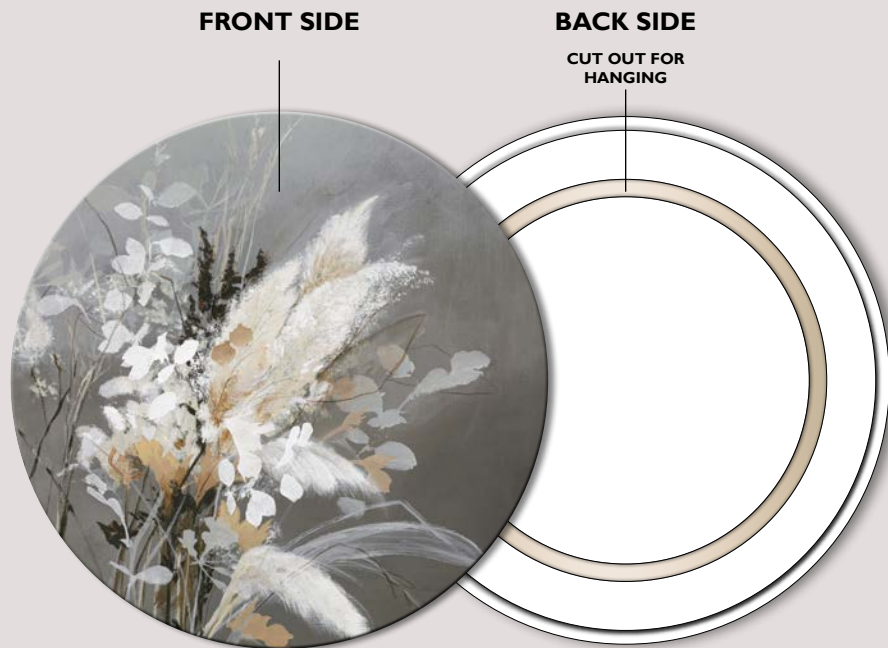

CIRCLEART

This is our selection of high quality circular prints available with mat white surface.

ITEM NO: 973

AVAILABLE SIZES:

Ø40 cm = Item No: 973-XXXX-040000

Ø70 cm = Item No: 973-XXXX-070000

Ø90 cm = Item No: 973-XXXX-090000

Ø110 cm = Item No: 973-XXXX-110000