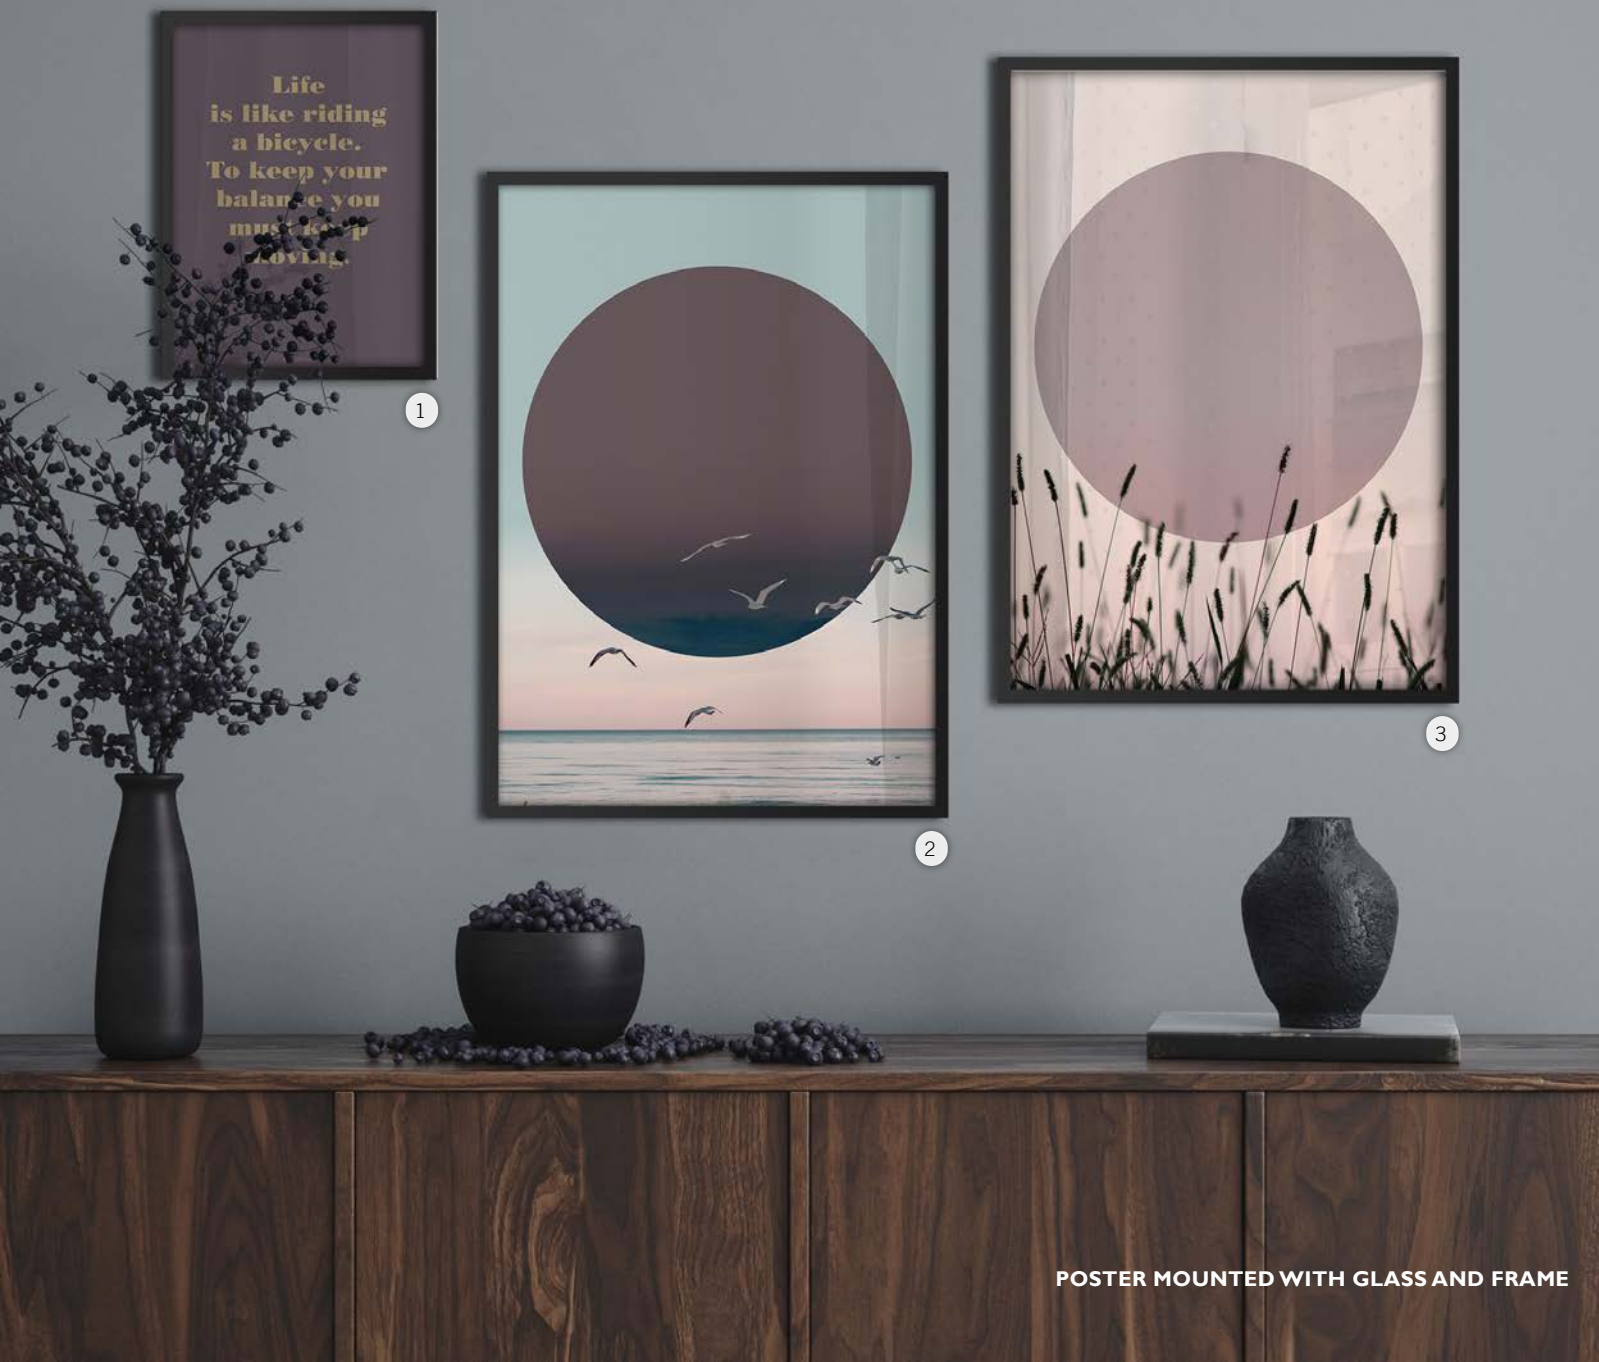

NO FRAME  
"P"

PRINT MADE IN DENMARK

ALL DESIGNS AVAILABLE AS:

POSTER BOARD (968)

POSTER ART (965)

ALU ART (969)

1

2